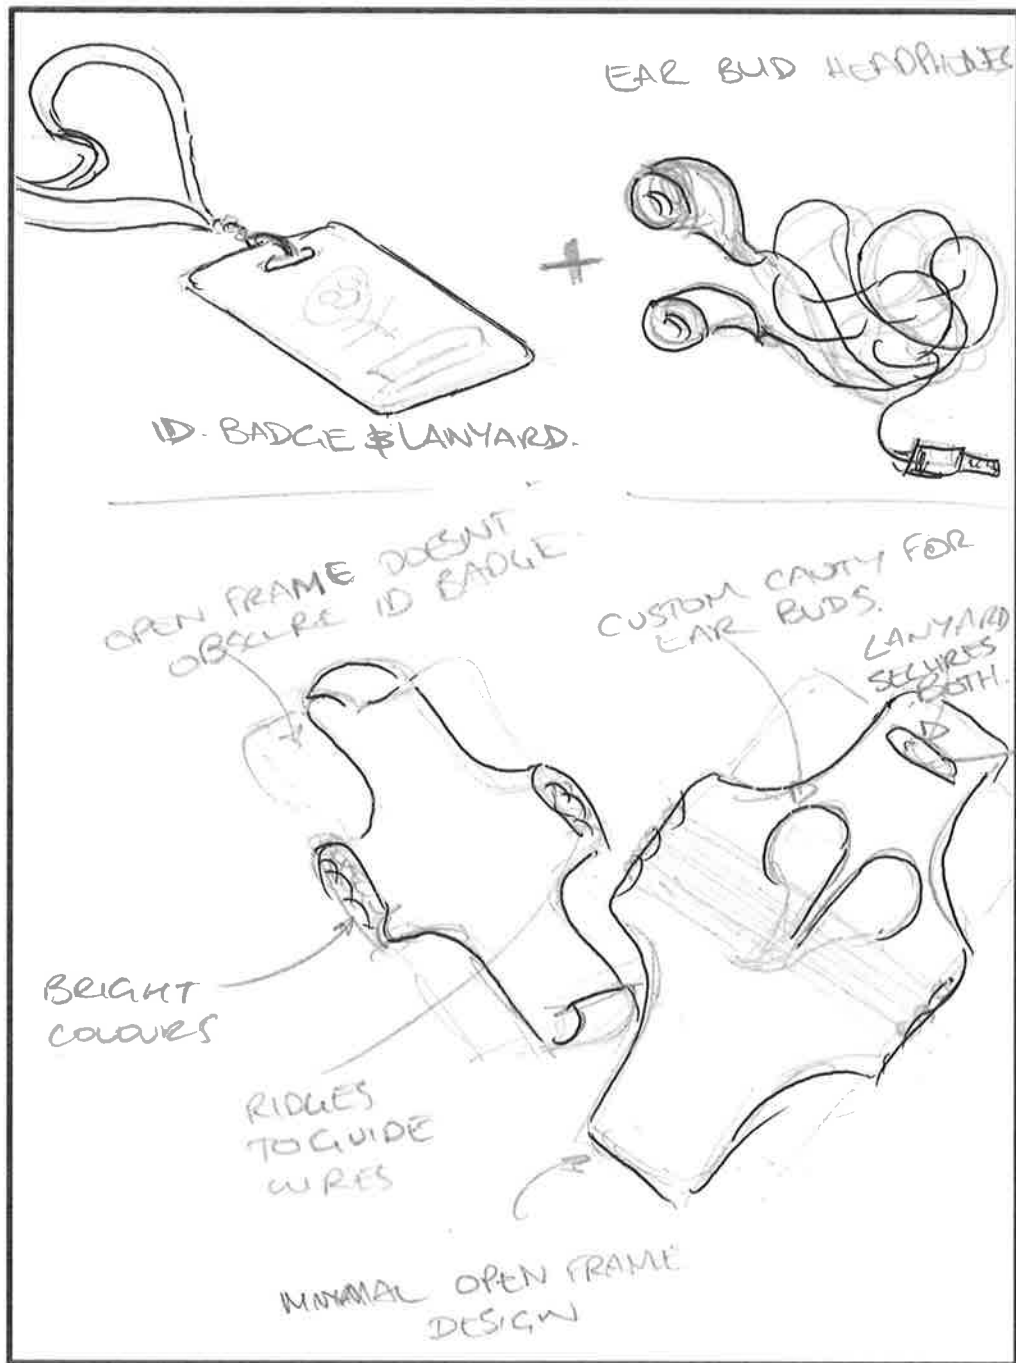

## The Earbuddie

The earbuddie is for busy people who have too much stuff around their neck.

The earbuddie integrates a sturdy ID badge holder with an earbud holder & cable wrap.

- Prevents damage to earbuds
- Provides a customisable method of identifying bland swipe access cards