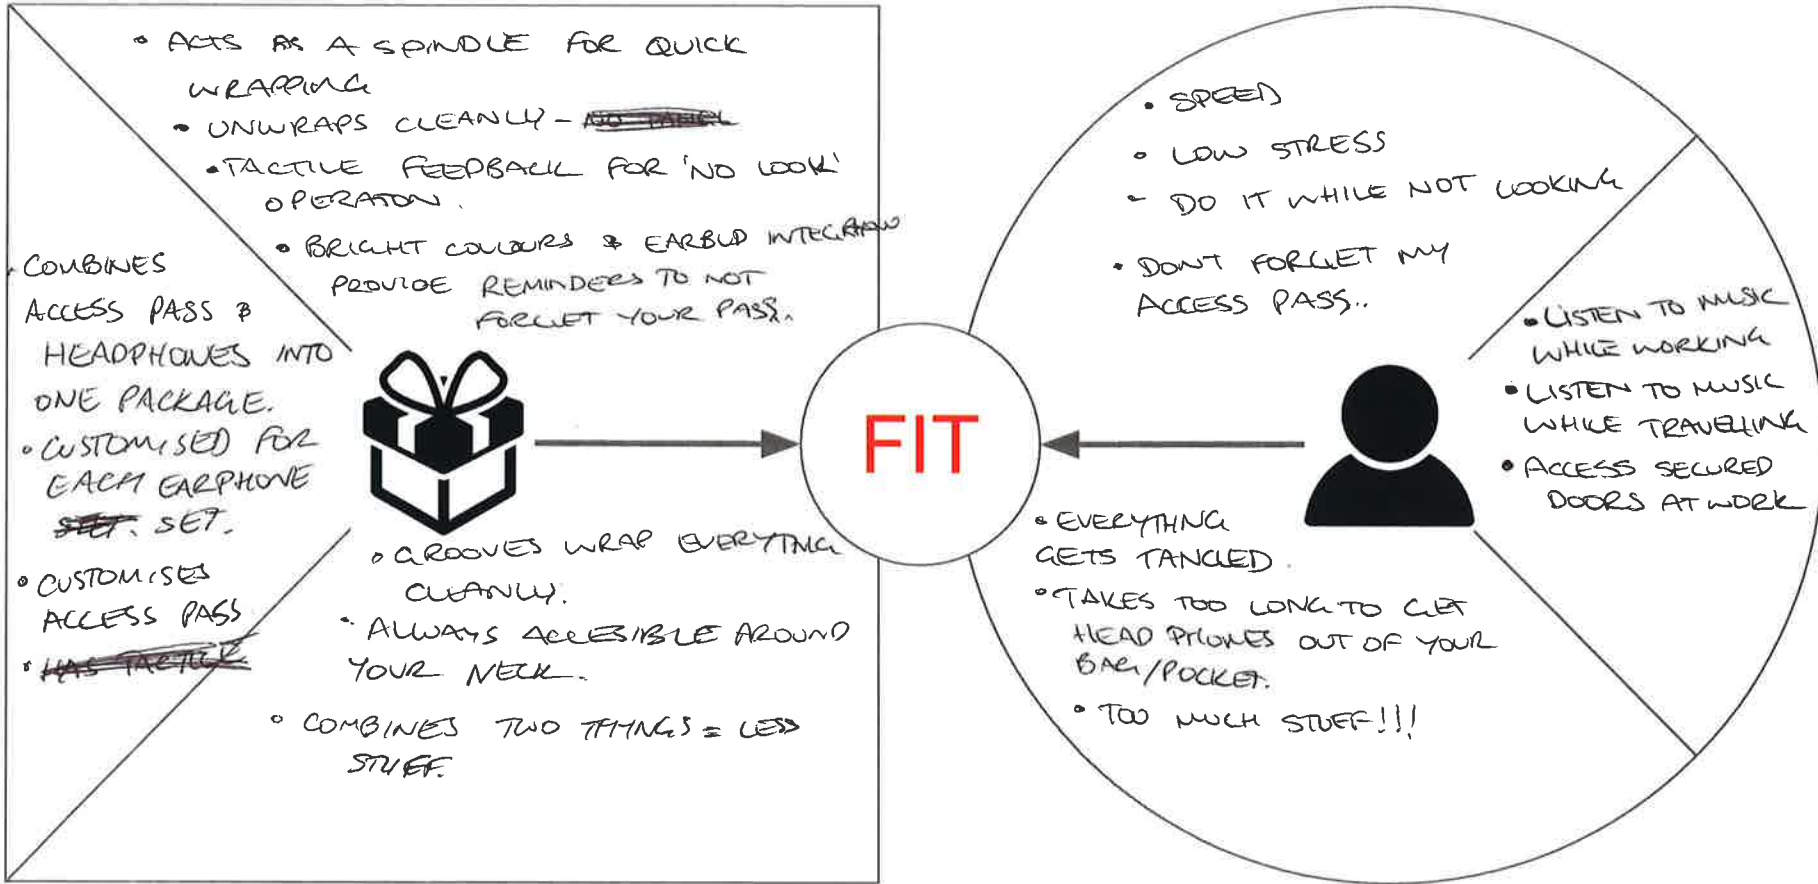

Matt Me3D
The Earbuddie.